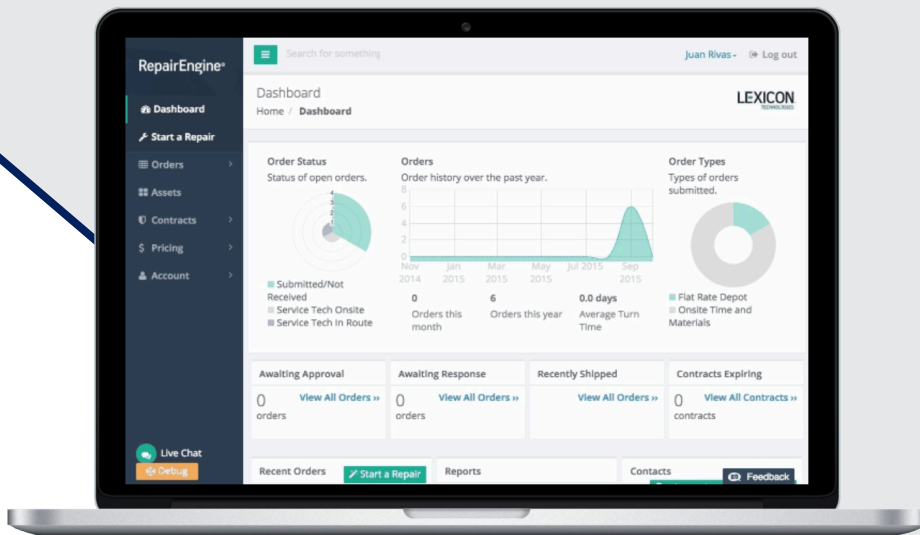

# WELCOME TO REPAIR > ENGINE®

Lexicon's Premier Cloud-Based Repair Management Platform

Standard with all Lexicon service agreements

**INITIATE A REPAIR**  
easily online 24/7

**USE DETAILED ANALYTICS**  
to track the health of your deployment

**EASILY RESPOND**  
to any open repair notifications